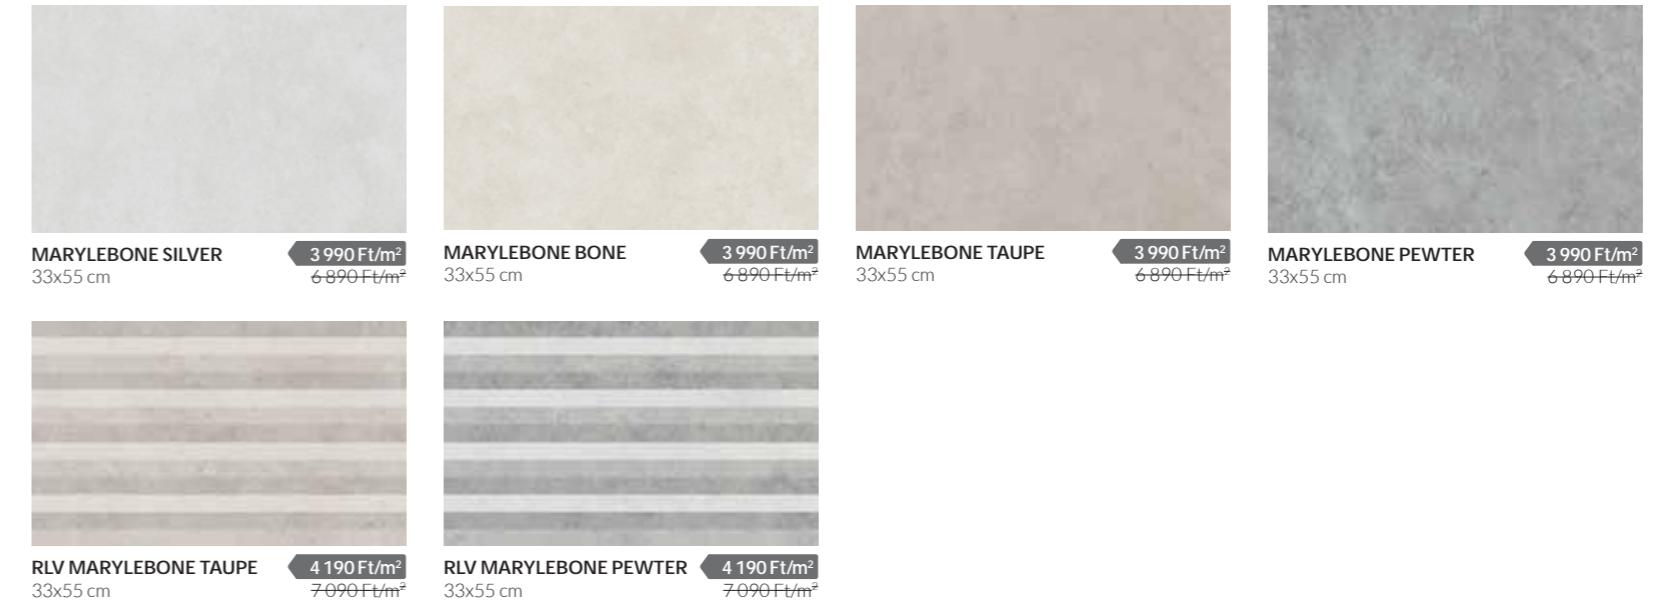

GEOTILES BELGRAVIA

GEOTILES MARYLEBONE

Alaplap | fali

Alaplap | padló

Alaplap