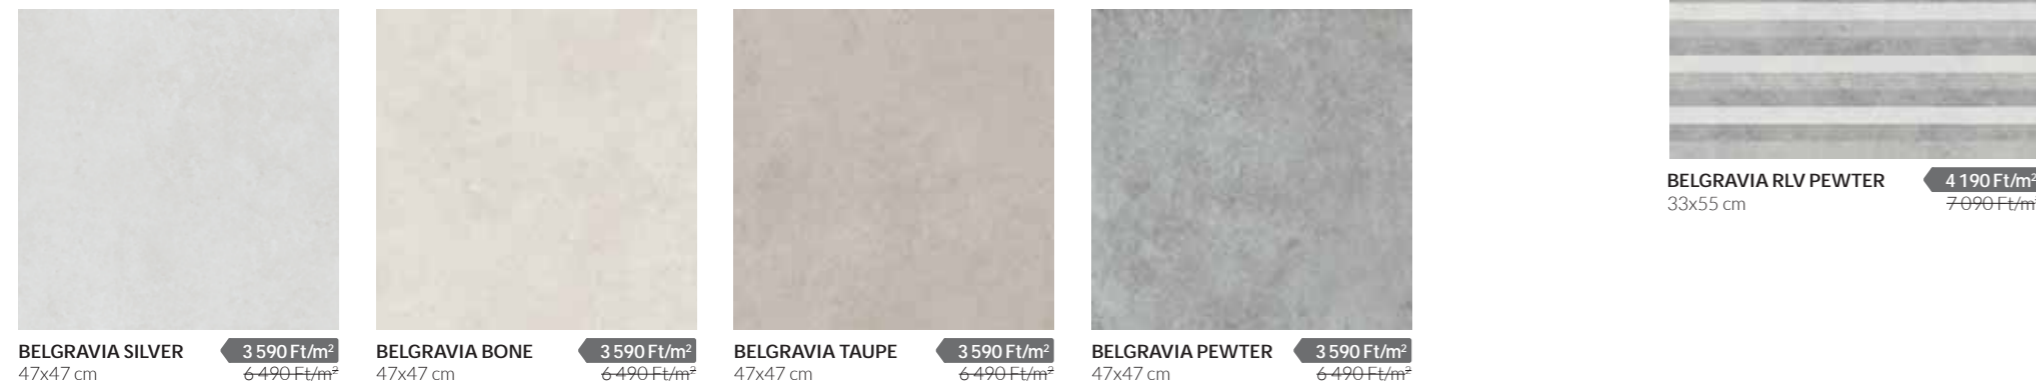

Alaplap | padló