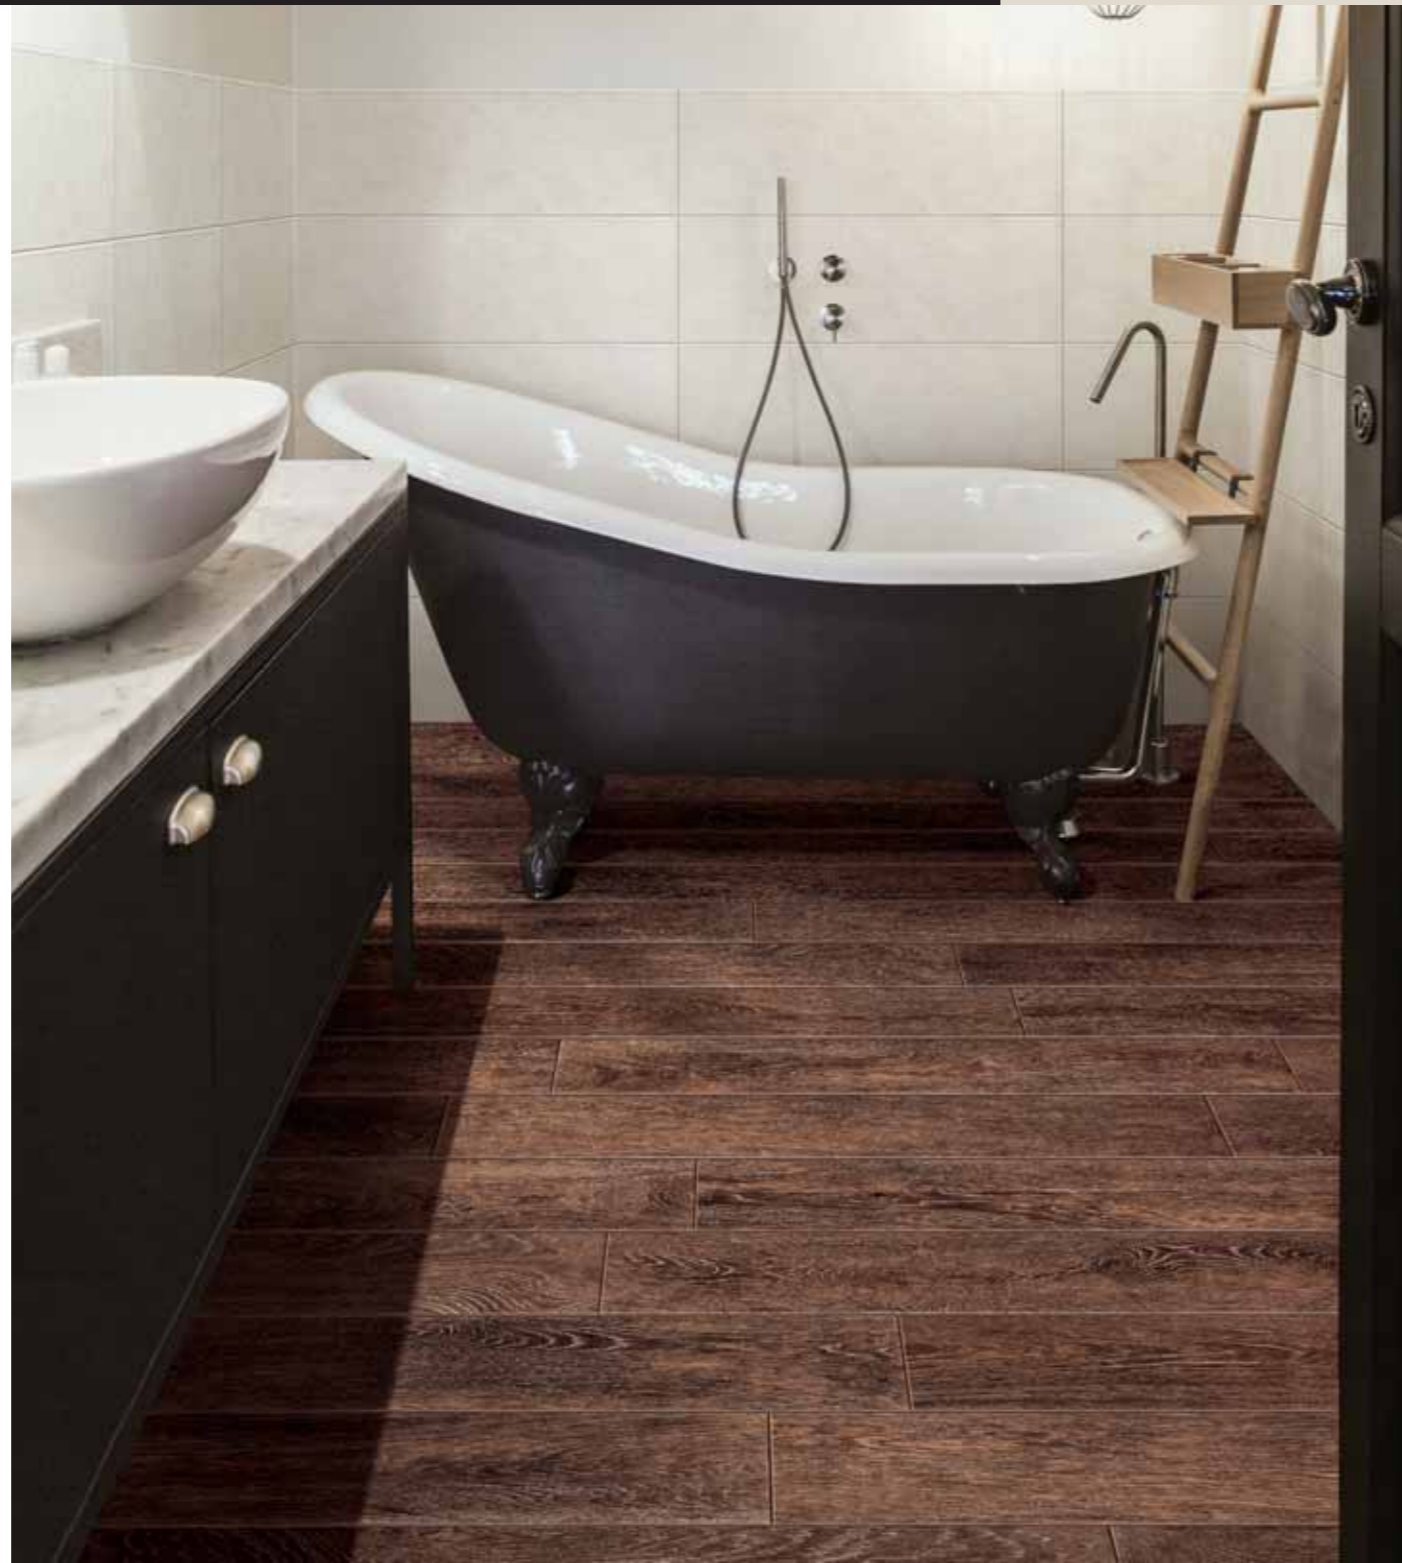

RAGNO WOODCHALET

Alaplap